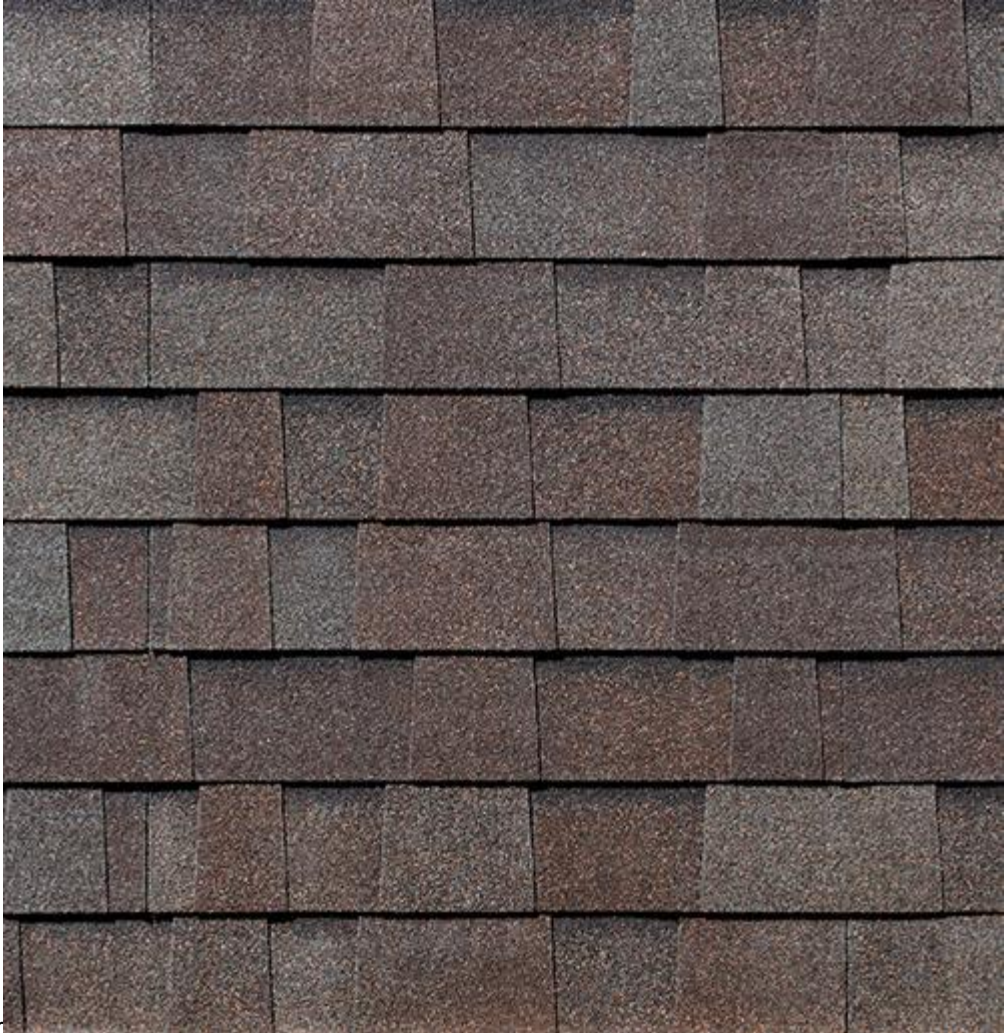

Malarkey Vista

Antique Brown

Black Oak

Heather

Midnight

Black

Natural Wood

Sienna Blend

Silverwood (not sure)

Storm Gray

Weathered Wood